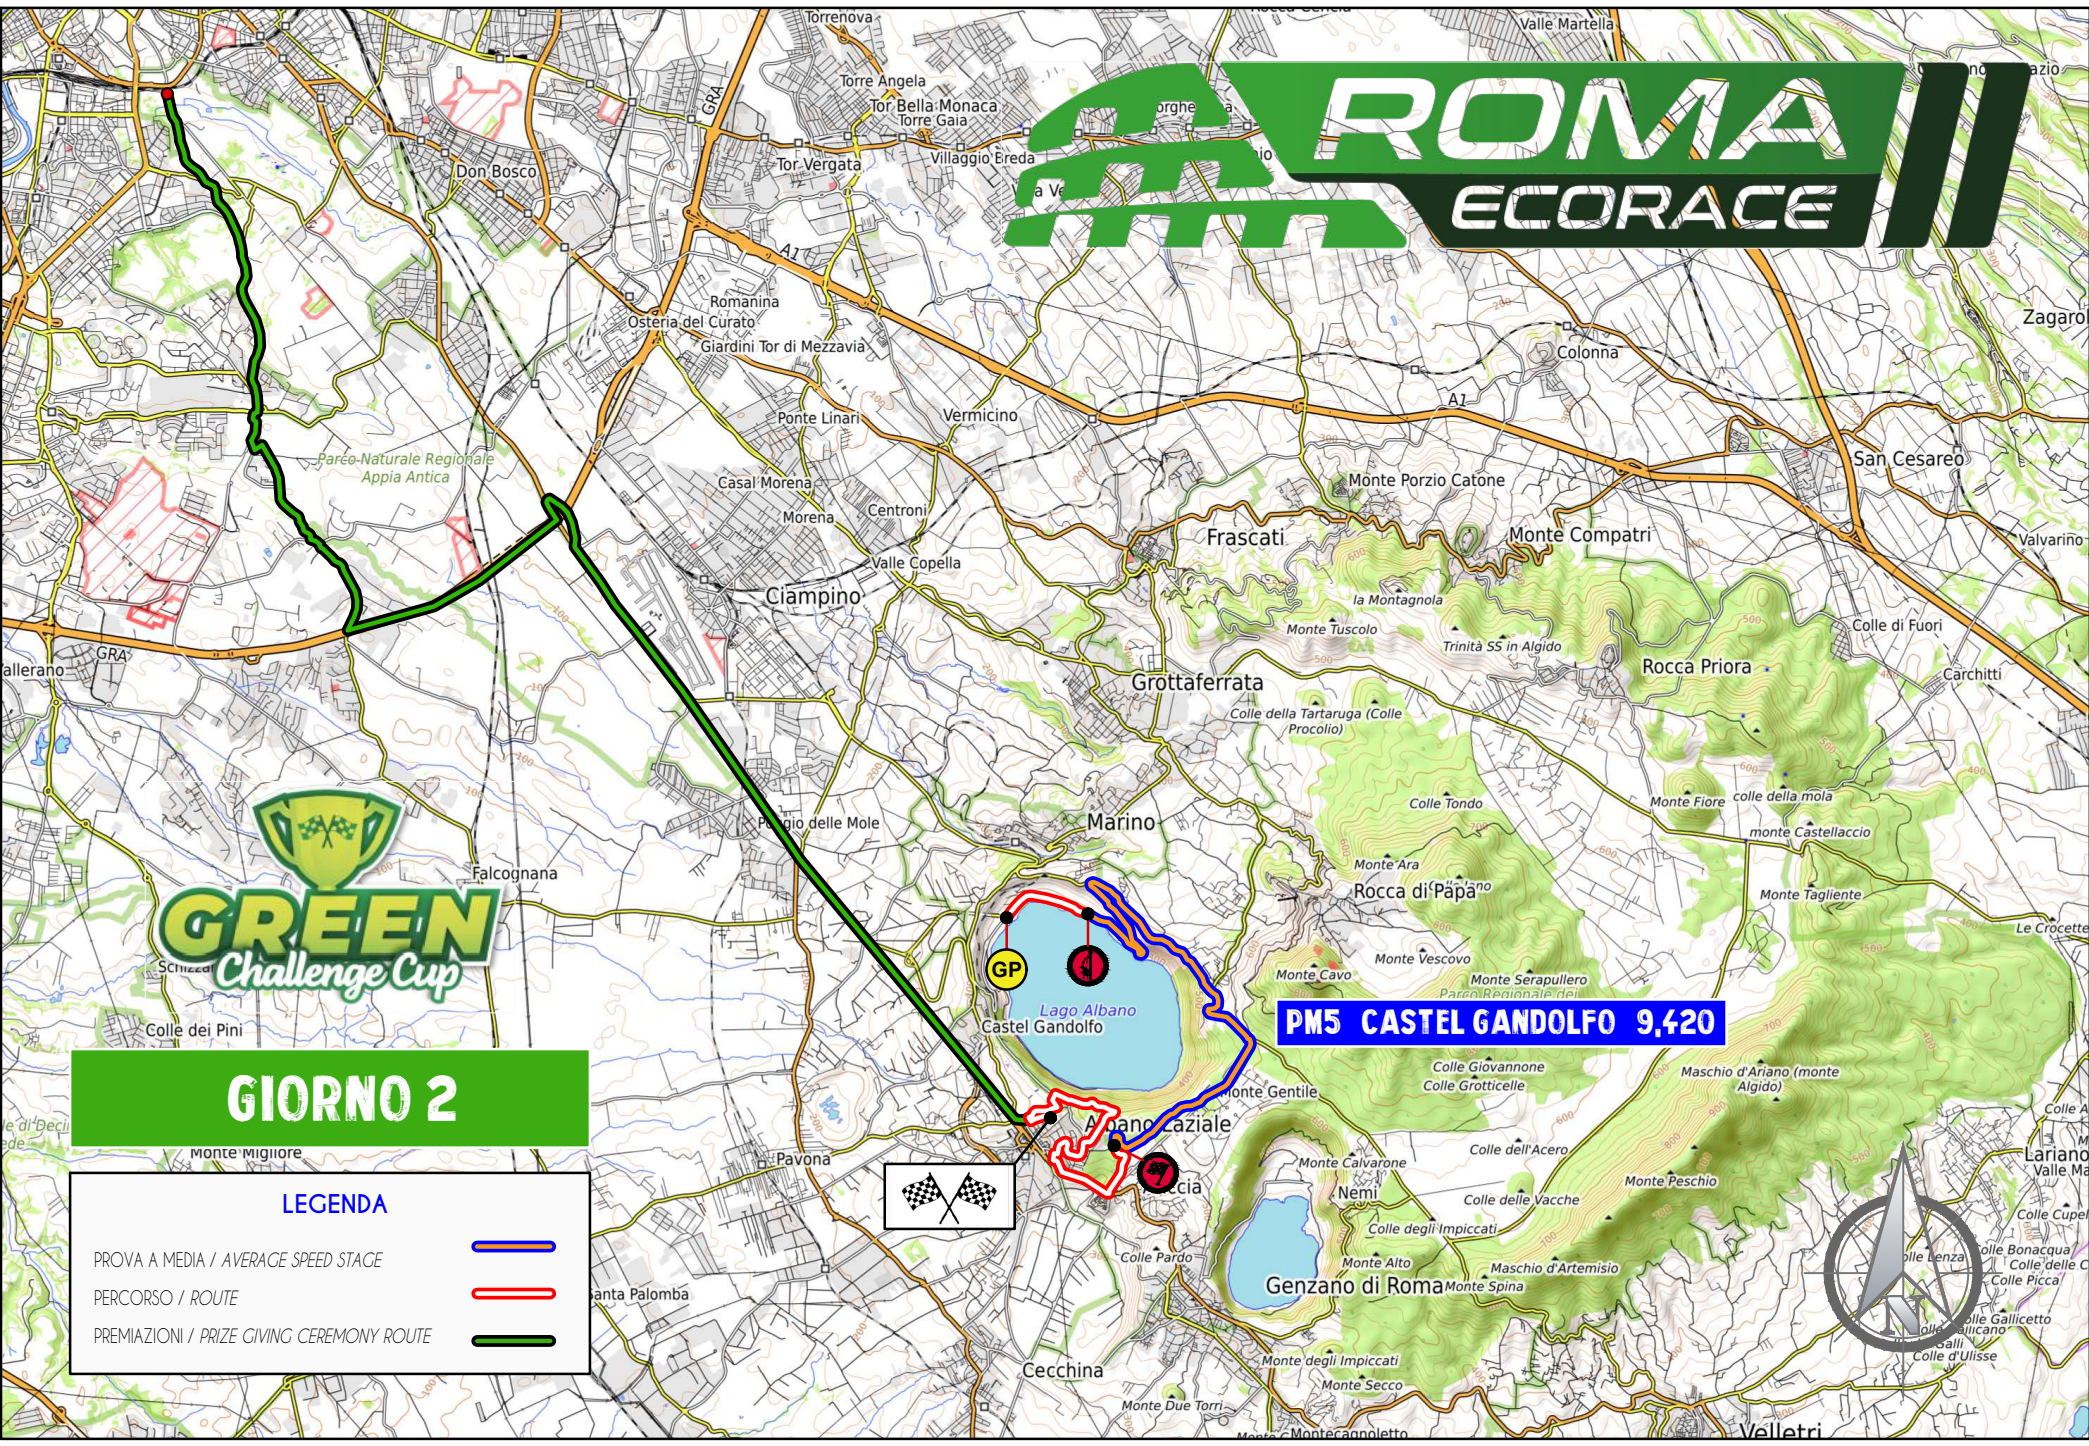

ROMA ECORACE

GIORNO 2

LEGENDA	
PROVA A MEDIA / AVERAGE SPEED STAGE	
PERCORSO / ROUTE	
PREMIAZIONI / PRIZE GIVING CEREMONY ROUTE	

GP

PMS CASTEL GANDOLFO 9,420